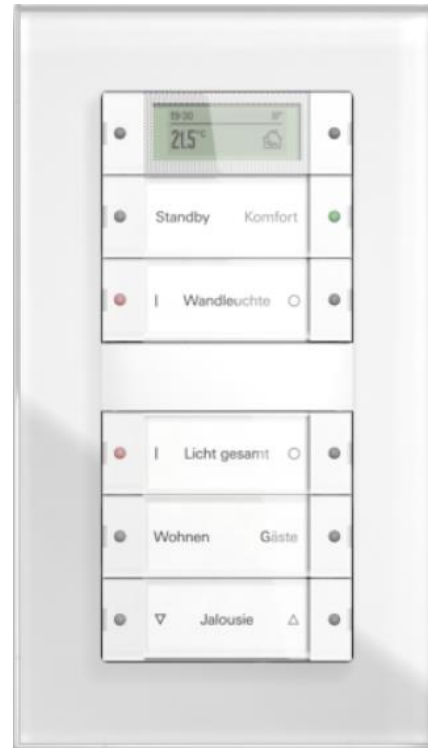

GLASS

METAL

LINOLEUM

Gira Esprit - Glass

System 55

White glass

Mint glass

Gira Esprit - Glass