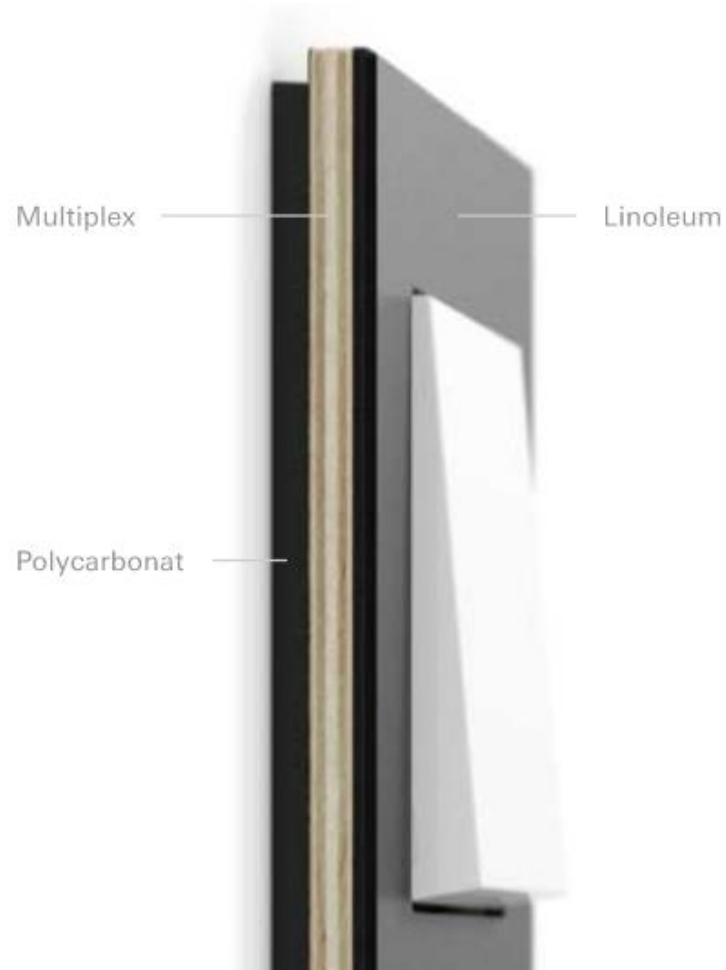

Gira Esprit – Linoluem Multiplex

System 55